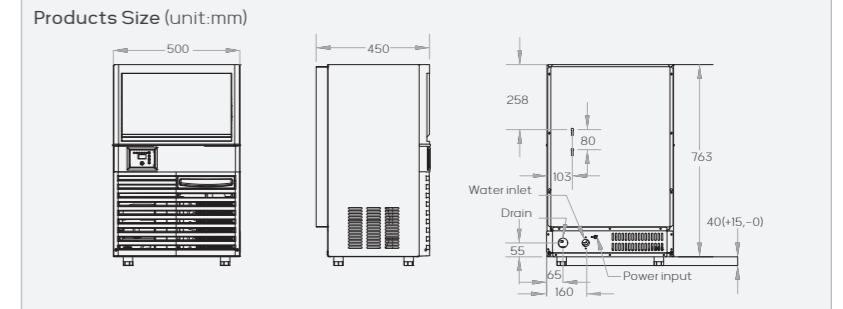

CUBE

Half
22×13×22mm / 28×13×22mm
5g / 6g

Standard
22×22×22mm
9g

Bigger
28×28×22mm
15g

CUBE ICE MACHINE

Vertical Type - Classic

MODEL	SK-80P	SK-120P
Ice Production	36kg / 24h	55kg / 24h
Ice Storage	15 kg	18 kg
Power	310 w	460 w
Gross Weight	40 kg	50 kg
Dimension	500 × 450 × 803 mm	500 × 590 × 853 mm

MODEL	SK-80PT	SK-120PT
Ice Production	36kg / 24h	55kg / 24h
Ice Storage	15 kg	18 kg
Power	310 w	460 w
Gross Weight	40 kg	50 kg
Dimension	500 × 450 × 840 mm	500 × 590 × 890 mm

MODEL	SK-160P	SK-210P	SK-280P
Ice Production	73kg / 24h	95kg / 24h	127kg / 24h
Ice Storage	36 kg	36 kg	36 kg
Power	480 w	625 w	730 w
Gross Weight	65 kg	66 kg	67 kg
Dimension	660.2 × 707 × 919 mm	660.2 × 707 × 919 mm	660.2 × 707 × 919 mm