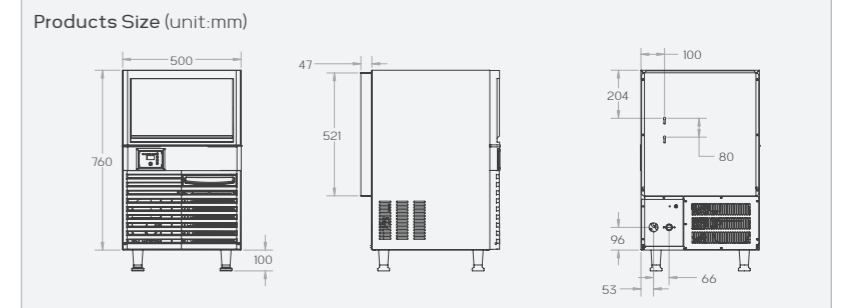

CUBE

Half
22×13×22mm / 28×13×22mm
5g / 6g

Standard
22×22×22mm
9g

Bigger
28×28×22mm
15g

CUBE ICE MACHINE

Vertical Type - Classic

MODEL	SK-80P	SK-120P
Ice Production	36kg / 24h	55kg / 24h
Ice Storage	15 kg	18 kg
Power	310 w	460 w
Gross Weight	40 kg	50 kg
Dimension	500 × 450 × 803 mm	500 × 590 × 853 mm

MODEL	SK-80PT	SK-120PT
Ice Production	36kg / 24h	55kg / 24h
Ice Storage	15 kg	18 kg
Power	310 w	460 w
Gross Weight	40 kg	50 kg
Dimension	500 × 450 × 840 mm	500 × 590 × 890 mm

MODEL	SK-160P	SK-210P	SK-280P
Ice Production	73kg / 24h	95kg / 24h	127kg / 24h
Ice Storage	36 kg	36 kg	36 kg
Power	480 w	625 w	730 w
Gross Weight	65 kg	66 kg	67 kg
Dimension	660.2 × 707 × 919 mm	660.2 × 707 × 919 mm	660.2 × 707 × 919 mm